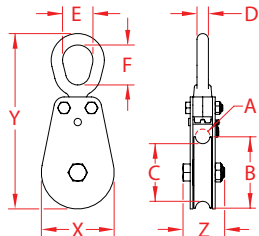

SWIVEL EYE BLOCK - ROPE

316 STAINLESS STEEL

Import

Precision
Cast

Stamped

Drop
Forged

Suncor
Exclusive

New
Product

ITEM	A (rope size)	B (sheave dia.)	C	D	E	F	X (height)	Y (length)	Z (width)	WLL (lb)	WT (lb)	PACKAGING TYPE	EACH (qty)	INNER (qty)	CARTON (qty)	UPC
BRONZE BUSHING																
S0429-12050-EY1	7/16"	2.00"	1.65"	0.29"	0.74"	1.00"	2.04"	4.85"	1.15"	1,000	0.69	POLYBAG	1	1	1	791506090823
S0429-13063-EY1	1/2"	2.50"	2.05"	0.33"	0.93"	1.25"	2.56"	5.87"	1.48"	1,500	1.34	POLYBAG	1	1	1	791506090878
S0429-16079-EY1	5/8"	3.13"	2.53"	0.50"	1.33"	1.75"	3.20"	7.69"	1.80"	3,000	2.62	POLYBAG	1	1	1	791506090922
S0429-20095-EY1	3/4"	3.75"	3.02"	0.62"	1.49"	2.02"	3.80"	9.21"	2.20"	4,000	4.54	POLYBAG	1	1	1	791506090977
S0429-25125-EY1	1"	5.00"	4.00"	0.75"	1.76"	2.38"	5.10"	11.59"	2.78"	5,500	10.01	POLYBAG	1	1	1	791506091028
STAINLESS BEARING																
S0430-12050-EY1	7/16"	2.00"	1.65"	0.29"	0.74"	1.00"	2.04"	4.85"	1.15"	1,000	0.72	POLYBAG	1	1	1	791506091066
S0430-13063-EY1	1/2"	2.50"	2.05"	0.33"	0.93"	1.25"	2.56"	5.87"	1.48"	1,500	1.29	POLYBAG	1	1	1	791506091110
S0430-16079-EY1	5/8"	3.13"	2.53"	0.50"	1.33"	1.75"	3.20"	7.69"	1.80"	3,000	2.56	POLYBAG	1	1	1	791506091165
S0430-20095-EY1	3/4"	3.75"	3.02"	0.62"	1.49"	2.02"	3.80"	9.21"	2.20"	4,000	4.44	POLYBAG	1	1	1	791506091219
S0430-25125-EY1	1"	5.00"	4.03"	0.75"	1.76"	2.38"	5.10"	11.59"	2.78"	5,500	9.78	POLYBAG	1	1	1	791506091264

NOTE:
MEETS B30.26 SPECIFICATIONS.
ALL DIMENSIONS ARE NOMINAL (+/- 3%) AND ARE SUBJECT TO CHANGE WITHOUT NOTICE.