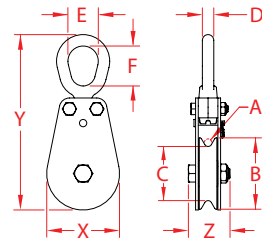

## 316 STAINLESS STEEL

Import

Precision  
Cast

Stamped

Drop  
Forged

Suncor  
Exclusive

New  
Product

ITEM	A (wire size)	B (sheave dia.)	C	D	E	F	X (height)	Y (length)	Z (width)	WLL (lb)	WT (lb)	PACKAGING TYPE	EACH (qty)	INNER (qty)	CARTON (qty)	UPC
<b>BRONZE BUSHING</b>																
S0431-05050-EY1	3/16"	2.00"	1.50"	0.29"	0.74"	1.00"	2.04"	4.85"	1.15"	1,000	0.67	POLYBAG	1	1	1	791506091301
S0431-07063-EY1	1/4"	2.50"	1.90"	0.33"	0.93"	1.25"	2.56"	5.87"	1.48"	1,500	1.35	POLYBAG	1	1	1	791506091356
S0431-08078-EY1	5/16"	3.13"	2.33"	0.40"	1.07"	1.45"	3.20"	7.69"	1.80"	2,000	2.72	POLYBAG	1	1	1	791506091400
S0431-10100-EY1	3/8"	4.00"	3.04"	0.50"	1.33"	1.75"	4.06"	8.41"	1.80"	3,000	3.42	POLYBAG	1	1	1	791506091455
<b>STAINLESS BEARING</b>																
S0432-05050-EY1	3/16"	2.00"	1.50"	0.29"	0.74"	1.00"	2.04"	4.85"	1.15"	1,000	0.70	POLYBAG	1	1	1	791506091509
S0432-07063-EY1	1/4"	2.50"	1.90"	0.33"	0.93"	1.25"	2.56"	5.87"	1.48"	1,500	1.32	POLYBAG	1	1	1	791506091554
S0432-08078-EY1	5/16"	3.13"	2.33"	0.40"	1.07"	1.45"	3.20"	7.69"	1.80"	2,000	2.65	POLYBAG	1	1	1	791506091608
S0432-10100-EY1	3/8"	4.00"	3.04"	0.50"	1.33"	1.75"	4.06"	8.41"	1.80"	3,000	3.44	POLYBAG	1	1	1	791506091653

**NOTE:**  
**MEETS B30.26 SPECIFICATIONS.**  
**ALL DIMENSIONS ARE NOMINAL (+/- 3%) AND ARE SUBJECT TO CHANGE WITHOUT NOTICE.**