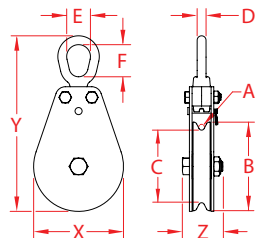

## 316 STAINLESS STEEL

Import

Precision  
Cast

Stamped

Drop  
Forged

Suncor  
Exclusive

New  
Product

ITEM	A (wire size)	B (sheave dia.)	C	D	E	F	X (height)	Y (length)	Z (width)	WLL (lb)	WT (lb)	PACKAGING TYPE	EACH (qty)	INNER (qty)	CARTON (qty)	UPC
<b>BRONZE BUSHING</b>																
S0433-03050-EY1	1/8"	2.00"	1.64"	0.25"	0.57"	0.77"	2.04"	4.10"	0.99"	500	0.44	POLYBAG	1	1	1	791506091707
S0433-05075-EY1	3/16"	3.00"	2.42"	0.33"	0.93"	1.25"	3.06"	6.29"	1.48"	1,500	1.52	POLYBAG	1	1	1	791506091752
S0433-07100-EY1	1/4"	4.00"	3.28"	0.40"	1.07"	1.45"	4.06"	7.93"	1.80"	2,000	3.13	POLYBAG	1	1	1	791506091806
S0433-08125-EY1	5/16"	5.00"	4.20"	0.50"	1.33"	1.75"	5.10"	9.85"	1.80"	3,000	4.27	POLYBAG	1	1	1	791506091851
S0433-10150-EY1	3/8"	6.00"	5.00"	0.62"	1.49"	2.02"	6.10"	11.56"	2.20"	4,000	7.74	POLYBAG	1	1	1	791506091905
<b>STAINLESS BEARING</b>																
S0434-03050-EY1	1/8"	2.00"	1.64"	0.25"	0.57"	0.77"	2.04"	4.10"	0.99"	500	0.46	POLYBAG	1	1	1	791506091950
S0434-05075-EY1	3/16"	3.00"	2.42"	0.33"	0.93"	1.25"	3.06"	6.29"	1.48"	1,500	1.52	POLYBAG	1	1	1	791506092001
S0434-07100-EY1	1/4"	4.00"	3.28"	0.40"	1.07"	1.45"	4.06"	7.93"	1.80"	2,000	3.08	POLYBAG	1	1	1	791506092056
S0434-08125-EY1	5/16"	5.00"	4.20"	0.50"	1.33"	1.75"	5.10"	9.85"	1.80"	3,000	4.21	POLYBAG	1	1	1	791506092100
S0434-10150-EY1	3/8"	6.00"	5.00"	0.62"	1.49"	2.02"	6.10"	11.56"	2.20"	4,000	7.77	POLYBAG	1	1	1	791506092155

**NOTE:**  
**MEETS B30.26 SPECIFICATIONS.**  
**ALL DIMENSIONS ARE NOMINAL (+/- 3%) AND ARE SUBJECT TO CHANGE WITHOUT NOTICE.**