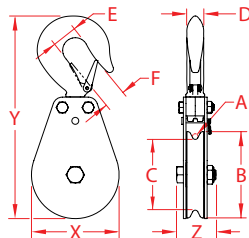

SWIVEL HOOK BLOCK HiLOAD - WIRE

316 STAINLESS STEEL

Import

Precision
Cast

Stamped

Drop
Forged

Suncor
Exclusive

New
Product

ITEM	A (wire size)	B (sheave dia.)	C	D	E	F	X (height)	Y (length)	Z (width)	WLL (lb)	WT (lb)	PACKAGING TYPE	EACH (qty)	INNER (qty)	CARTON (qty)	UPC
BRONZE BUSHING																
S0433-03050-HK1	1/8"	2.00"	1.64"	0.49"	0.88"	0.68"	2.04"	5.39"	0.99"	500	0.76	POLYBAG	1	1	1	791506091745
S0433-05075-HK1	3/16"	3.00"	2.42"	0.65"	1.13"	0.89"	3.06"	7.62"	1.48"	1,500	2.08	POLYBAG	1	1	1	791506091790
S0433-07100-HK1	1/4"	4.00"	3.28"	0.78"	1.17"	0.95"	4.06"	9.41"	1.80"	2,000	4.04	POLYBAG	1	1	1	791506091844
S0433-08125-HK1	5/16"	5.00"	4.20"	0.88"	1.31"	1.08"	5.10"	11.26"	1.80"	3,000	5.48	POLYBAG	1	1	1	791506091899
S0433-10150-HK1	3/8"	6.00"	5.00"	1.00"	1.58"	1.36"	6.10"	13.06"	2.20"	4,000	9.26	POLYBAG	1	1	1	791506091943
STAINLESS BEARING																
S0434-03050-HK1	1/8"	2.00"	1.64"	0.49"	0.88"	0.68"	2.04"	5.39"	0.99"	500	0.78	POLYBAG	1	1	1	791506091998
S0434-05075-HK1	3/16"	3.00"	2.42"	0.65"	1.13"	0.89"	3.06"	7.62"	1.48"	1,500	2.08	POLYBAG	1	1	1	791506092049
S0434-07100-HK1	1/4"	4.00"	3.28"	0.78"	1.17"	0.95"	4.06"	9.41"	1.80"	2,000	3.99	POLYBAG	1	1	1	791506092094
S0434-08125-HK1	5/16"	5.00"	4.20"	0.88"	1.31"	1.08"	5.10"	11.26"	1.80"	3,000	5.42	POLYBAG	1	1	1	791506092148
S0434-10150-HK1	3/8"	6.00"	5.00"	1.00"	1.58"	1.36"	6.10"	13.06"	2.20"	4,000	9.29	POLYBAG	1	1	1	791506092193

NOTE:
MEETS B30.26 SPECIFICATIONS.
ALL DIMENSIONS ARE NOMINAL (+/- 3%) AND ARE SUBJECT TO CHANGE WITHOUT NOTICE.