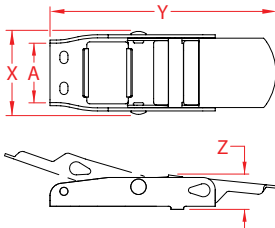

# OVER-CENTER BUCKLE

304 STAINLESS STEEL

Import

Stamped

| ITEM       | A<br>(webbing) | X<br>(height) | Y<br>(length) | Z<br>(width) | WLL<br>(lb) | WT<br>(lb) | PACKAGING<br>TYPE | EACH<br>(qty) | INNER<br>(qty) | CARTON<br>(qty) | UPC          |
|------------|----------------|---------------|---------------|--------------|-------------|------------|-------------------|---------------|----------------|-----------------|--------------|
| S0207-0025 | 1"             | 1.39"         | 3.69"         | 0.74"        | 300         | 0.14       | POLYBAG           | 1             | 10             | 200             | 791506037248 |
| S0207-0050 | 2"             | 2.45"         | 7.16"         | 1.06"        | 600         | 0.57       | POLYBAG           | 1             | 1              | 50              | 791506037262 |

**NOTE:**  
**GOOD GRIP. COMES WITH THREADING DIRECTIONS. S0207-0050 OVER-CENTER BUCKLE CAN BE SURFACE MOUNTED.**  
**ALL DIMENSIONS ARE NOMINAL (+/- 3%) AND ARE SUBJECT TO CHANGE WITHOUT NOTICE.**