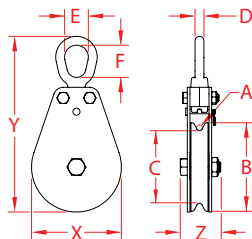

SWIVEL EYE BLOCK HiLOAD - WIRE

316 STAINLESS STEEL

Import

Precision Cast

Stamped

Drop Forged

Suncor Exclusive

New Product

ITEM	A (wire size)	B (sheave dia.)	C	D	E	F	X (height)	Y (length)	Z (width)	WLL (lb)	WT (lb)	PACKAGING TYPE	EACH (qty)	INNER (qty)	CARTON (qty)	UPC
BRONZE BUSHING																
S0433-03050-EY1 *	1/8"	2.00"	1.64"	0.25"	0.57"	0.77"	2.04"	4.10"	0.99"	500	0.44	POLYBAG	1	1	1	791506091707
S0433-05075-EY1	3/16"	3.00"	2.42"	0.33"	0.93"	1.25"	3.06"	6.29"	1.48"	1,500	1.52	POLYBAG	1	1	1	791506091752
S0433-07100-EY1	1/4"	4.00"	3.28"	0.40"	1.07"	1.45"	4.06"	7.93"	1.80"	2,000	3.13	POLYBAG	1	1	1	791506091806
S0433-08125-EY1	5/16"	5.00"	4.20"	0.50"	1.33"	1.75"	5.10"	9.85"	1.80"	3,000	4.27	POLYBAG	1	1	1	791506091851
S0433-10150-EY1	3/8"	6.00"	5.00"	0.62"	1.49"	2.02"	6.10"	11.56"	2.20"	4,000	7.74	POLYBAG	1	1	1	791506091905
STAINLESS BEARING																
S0434-03050-EY1 *	1/8"	2.00"	1.64"	0.25"	0.57"	0.77"	2.04"	4.10"	0.99"	500	0.46	POLYBAG	1	1	1	791506091950
S0434-05075-EY1	3/16"	3.00"	2.42"	0.33"	0.93"	1.25"	3.06"	6.29"	1.48"	1,500	1.52	POLYBAG	1	1	1	791506092001
S0434-07100-EY1	1/4"	4.00"	3.28"	0.40"	1.07"	1.45"	4.06"	7.93"	1.80"	2,000	3.08	POLYBAG	1	1	1	791506092056
S0434-08125-EY1	5/16"	5.00"	4.20"	0.50"	1.33"	1.75"	5.10"	9.85"	1.80"	3,000	4.21	POLYBAG	1	1	1	791506092100
S0434-10150-EY1	3/8"	6.00"	5.00"	0.62"	1.49"	2.02"	6.10"	11.56"	2.20"	4,000	7.77	POLYBAG	1	1	1	791506092155

NOTE:
MEETS B30.26 SPECIFICATIONS.
***THIS SIZE BLOCK IS SUPPLIED WITHOUT REMOVABLE CLEVIS PIN/COTTER RING AND FREE SWIVELS ONLY.**
ALL DIMENSIONS ARE NOMINAL (+/- 3%) AND ARE SUBJECT TO CHANGE WITHOUT NOTICE.