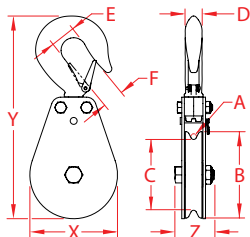

# SWIVEL HOOK BLOCK HILOAD - WIRE

## 316 STAINLESS STEEL

Import

Precision  
Cast

Stamped

Drop  
Forged

Suncor  
Exclusive

New  
Product

ITEM	A (wire size)	B (sheave dia.)	C	D	E	F	X (height)	Y (length)	Z (width)	WLL (lb)	WT (lb)	PACKAGING TYPE	EACH (qty)	INNER (qty)	CARTON (qty)	UPC
<b>BRONZE BUSHING</b>																
S0433-03050-HK1*	1/8"	2.00"	1.64"	0.49"	0.88"	0.68"	2.04"	5.39"	0.99"	500	0.76	POLYBAG	1	1	1	791506091745
S0433-05075-HK1	3/16"	3.00"	2.42"	0.65"	1.13"	0.89"	3.06"	7.62"	1.48"	1,500	2.08	POLYBAG	1	1	1	791506091790
S0433-07100-HK1	1/4"	4.00"	3.28"	0.78"	1.17"	0.95"	4.06"	9.41"	1.80"	2,000	4.04	POLYBAG	1	1	1	791506091844
S0433-08125-HK1	5/16"	5.00"	4.20"	0.88"	1.31"	1.08"	5.10"	11.26"	1.80"	3,000	5.48	POLYBAG	1	1	1	791506091899
S0433-10150-HK1	3/8"	6.00"	5.00"	1.00"	1.58"	1.36"	6.10"	13.06"	2.20"	4,000	9.26	POLYBAG	1	1	1	791506091943
<b>STAINLESS BEARING</b>																
S0434-03050-HK1*	1/8"	2.00"	1.64"	0.49"	0.88"	0.68"	2.04"	5.39"	0.99"	500	0.78	POLYBAG	1	1	1	791506091998
S0434-05075-HK1	3/16"	3.00"	2.42"	0.65"	1.13"	0.89"	3.06"	7.62"	1.48"	1,500	2.08	POLYBAG	1	1	1	791506092049
S0434-07100-HK1	1/4"	4.00"	3.28"	0.78"	1.17"	0.95"	4.06"	9.41"	1.80"	2,000	3.99	POLYBAG	1	1	1	791506092094
S0434-08125-HK1	5/16"	5.00"	4.20"	0.88"	1.31"	1.08"	5.10"	11.26"	1.80"	3,000	5.42	POLYBAG	1	1	1	791506092148
S0434-10150-HK1	3/8"	6.00"	5.00"	1.00"	1.58"	1.36"	6.10"	13.06"	2.20"	4,000	9.29	POLYBAG	1	1	1	791506092193

**NOTE:**  
**MEETS B30.26 SPECIFICATIONS.**  
**\*THIS SIZE BLOCK IS SUPPLIED WITHOUT REMOVABLE CLEVIS PIN/COTTER RING AND FREE SWIVELS ONLY.**  
**ALL DIMENSIONS ARE NOMINAL (+/- 3%) AND ARE SUBJECT TO CHANGE WITHOUT NOTICE.**