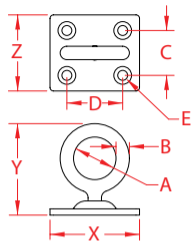

SWIVEL PAD EYE

304 STAINLESS STEEL

Import

Stamped

Wire
Formed

ITEM	A	B	C	D	E	FASTENER	X (height)	Y (length)	Z (width)	WLL (lb)	WT (lb)	PACKAGING TYPE	EACH (qty)	INNER (qty)	CARTON (qty)	UPC
S3714-0005	0.60"	0.19"	0.72"	0.89"	0.17"	#8	1.34"	1.30"	1.18"	200	0.08	POLYBAG	1	10	400	791506057680
S3714-0006	0.75"	0.25"	0.78"	1.02"	0.17"	#8	1.58"	1.58"	1.34"	300	0.12	POLYBAG	1	10	200	791506057697
S3714-0008	0.76"	0.31"	0.99"	1.38"	0.21"	#10	1.97"	1.72"	1.58"	480	0.20	POLYBAG	1	10	200	791506057703

NOTE:

RING ROTATES 360 DEGREES. MOUNTING HOLES ARE 5/32" EXCEPT FOR S3714-0008, WHICH HAS 3/16" MOUNTING HOLES. SCREWS NOT INCLUDED. ALL DIMENSIONS ARE NOMINAL (+/- 3%) AND ARE SUBJECT TO CHANGE WITHOUT NOTICE.