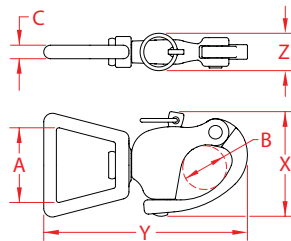

# SWIVEL SNAP SHACKLE - WEB CLIP

316 STAINLESS STEEL

Import

Precision  
Cast

ITEM	A	B	C	X (height)	Y (length)	Z (width)	WT (lb)	PACKAGING TYPE	EACH (qty)	INNER (qty)	CARTON (qty)	UPC
S0153-0001	0.75"	0.58"	0.18"	1.50"	2.65"	0.47"	0.13	POLYBAG	1	25	300	791506064817
S0153-0002	1.00"	0.58"	0.18"	1.50"	2.81"	0.47"	0.13	POLYBAG	1	25	300	791506064824

**NOTE:**

**ALL DIMENSIONS ARE NOMINAL (+/- 3%) AND ARE SUBJECT TO CHANGE WITHOUT NOTICE.**