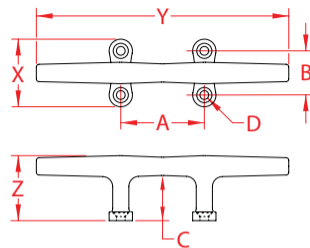

## 316 STAINLESS STEEL

Import

Precision  
Cast

ITEM	A	B	C	D	FASTENERS	X (height)	Y (length)	Z (width)	WT (lb)	PACKAGING TYPE	EACH (qty)	INNER (qty)	CARTON (qty)	UPC
S3138-0000	3.32"	1.78"	1.27"	0.27"	1/4" SCREWS	2.58"	8.00"	2.02"	1.46	POLYBAG	1	1	20	791506056140
S3140-0000	3.74"	1.87"	1.56"	0.32"	5/16" SCREWS	2.81"	10.37"	2.42"	2.36	POLYBAG	1	1	15	791506056164
S3142-0000	4.78"	2.43"	1.67"	0.32"	5/16" SCREWS	3.54"	12.00"	2.77"	4.21	POLYBAG	1	1	5	791506056188
S3145-0000	5.00"	2.53"	2.67"	0.51"	1/2" SCREWS	3.95"	14.75"	3.88"	6.62	POLYBAG	1	1	5	791506056201

**NOTE:**

**ALL DIMENSIONS ARE NOMINAL (+/- 3%) AND ARE SUBJECT TO CHANGE WITHOUT NOTICE.**