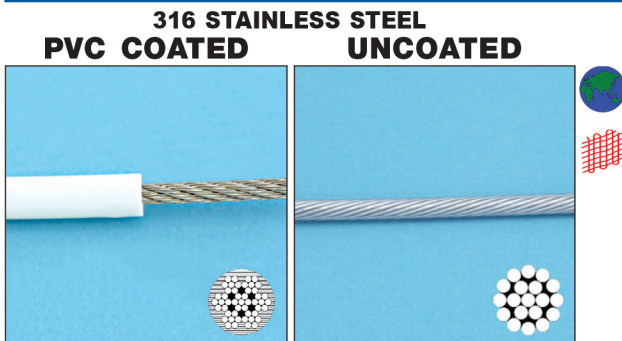

STAINLESS WIRE ROPE SOLD SEPARATELY AND OFFERED IN A VARIETY OF LENGTHS

ITEM	WIRE		LENGTH	WLL	BL	WT
	(diameter)	(diameter)				
WHITE PVC COATED - 7x7 STRAND						
S0708-0508-30-C	3/16"	5/16"	30 FT.	620	3,100	2.70
S0708-0508-40-C	3/16"	5/16"	40 FT.	620	3,100	3.60
S0708-0508-50-C	3/16"	5/16"	50 FT.	620	3,100	4.50
UNCOATED - 1x19 STRAND						
S0701-0005-30-C	3/16"	N/A	30 FT.	840	4,200	2.40
S0701-0005-40-C	3/16"	N/A	40 FT.	840	4,200	3.20
S0701-0005-50-C	3/16"	N/A	50 FT.	840	4,200	4.00

NOTE: FOR USE WITH QUICK ATTACH™ LIFELINE KITS. WIRE ROPE IS AVAILABLE IN A 1X19 CONSTRUCTION OR PVC COATED 7X7 WIRE IN WHITE. 1X19 WIRE IS LEFT HAND LAY. 7X7 PVC COATED WIRE IS RIGHT HAND LAY.

Suncor Stainless, Inc.
70 Armstrong Road
Plymouth, MA 02360

tel. (508) 732-9191
fax (508) 732-9798
email: sales@suncorstainless.com