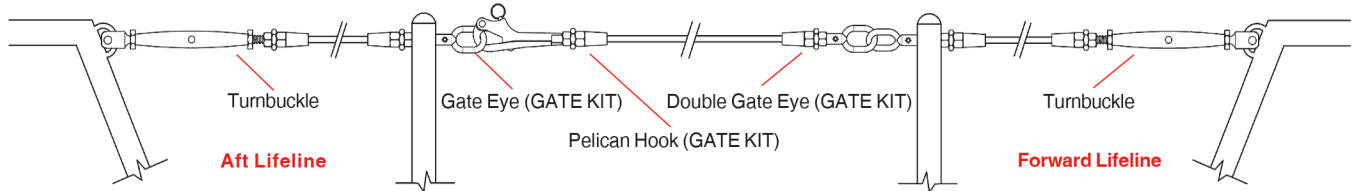

QUICK ATTACH™ LIFELINE KIT W/ GATE DESIGNED FOR USE WITH 3/16" WIRE ROPE

CLOSED BODY TURNBUCKLES 316 STAINLESS STEEL

KIT INCLUDES:

- 1 - QA Gate Eye
- 1 - QA Joined Gate Eye
- 2 - QA Closed Body Turnbuckles w/ Toggles
- 1 - QA Pelican Hook

ITEM	SIZE	ADJUSTMENT	WT
		(QA turnbuckle)	(lb)
LIFELINE KIT W/ GATE			
C0747-LK01-X	3/16"	3.75"	3.08

NOTE: RIG A LIFELINE IN MINUTES, USING QUICK ATTACH™ TURNBUCKLES. MECHANICAL SWAGE FITTINGS OFFER SEAMLESS RESULTS, USING ONLY SIMPLE HAND TOOLS. THE QUICK ATTACH™ TURNBUCKLE WITH TOGGLE PROVIDES A SAFE AND SECURE ALTERNATIVE TO OPEN BODY FITTINGS AND ALLOWS FOR EASY TENSIONING.

QUICK ATTACH™ LIFELINE KIT W/O GATE DESIGNED FOR USE WITH 3/16" WIRE ROPE

CLOSED BODY TURNBUCKLE - 316 STAINLESS STEEL

- KIT INCLUDES:**
- 1 - QA Toggle
 - 1 - QA Closed Body Turnbuckle w/ Toggle

ITEM	SIZE	ADJUSTMENT	WT
		(QA turnbuckle)	(lb)
LIFELINE KIT W/O GATE			
C0747-LK03-X	3/16"	3.75"	1.66

NOTE: RIG A LIFELINE IN MINUTES, USING QUICK ATTACH™ TURNBUCKLES. MECHANICAL SWAGE FITTINGS OFFER SEAMLESS RESULTS, USING ONLY SIMPLE HAND TOOLS. THE QUICK ATTACH™ TURNBUCKLE WITH TOGGLE PROVIDES A SAFE AND SECURE ALTERNATIVE TO OPEN BODY FITTINGS AND ALLOWS FOR EASY TENSIONING.