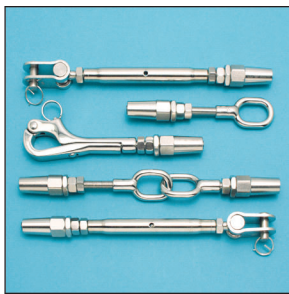

QUICK ATTACH™ LIFELINE KIT W/ GATE DESIGNED FOR USE WITH 3/16" WIRE ROPE

CLOSED BODY TURNBUCKLES 316 STAINLESS STEEL

KIT INCLUDES:

- 1 - QA Gate Eye
- 1 - QA Joined Gate Eye
- 2 - QA Closed Body Turnbuckles w/ Toggles
- 1 - QA Pelican Hook

ITEM	SIZE	ADJUSTMENT	WT
		(QA turnbuckle)	(lb)
LIFELINE KIT W/ GATE			
C0747-LK01-X	3/16"	3.75"	3.08

NOTE: RIG A LIFELINE IN MINUTES, USING QUICK ATTACH™ TURNBUCKLES. MECHANICAL SWAGE FITTINGS OFFER SEAMLESS RESULTS, USING ONLY SIMPLE HAND TOOLS. THE QUICK ATTACH™ TURNBUCKLE WITH TOGGLE PROVIDES A SAFE AND SECURE ALTERNATIVE TO OPEN BODY FITTINGS AND ALLOWS FOR EASY TENSIONING.

QUICK ATTACH™ LIFELINE KIT W/O GATE DESIGNED FOR USE WITH 3/16" WIRE ROPE

CLOSED BODY TURNBUCKLE - 316 STAINLESS STEEL

- KIT INCLUDES:**
- 1 - QA Toggle
 - 1 - QA Closed Body Turnbuckle w/ Toggle

ITEM	SIZE	ADJUSTMENT	WT
		(QA turnbuckle)	(lb)
LIFELINE KIT W/O GATE			
C0747-LK03-X	3/16"	3.75"	1.66

NOTE: RIG A LIFELINE IN MINUTES, USING QUICK ATTACH™ TURNBUCKLES. MECHANICAL SWAGE FITTINGS OFFER SEAMLESS RESULTS, USING ONLY SIMPLE HAND TOOLS. THE QUICK ATTACH™ TURNBUCKLE WITH TOGGLE PROVIDES A SAFE AND SECURE ALTERNATIVE TO OPEN BODY FITTINGS AND ALLOWS FOR EASY TENSIONING.