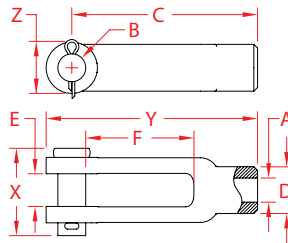

# YOKE END THREADED, LEFT HAND, UNC 316-NM STAINLESS STEEL

Import

Drop Forged

Precision Machined

Load Rated

Suncor Exclusive

ITEM	A (size)	B	C	D	E	F	X (height)	Y (length)	Z (width)	WLL (lb)	WT (lb)	PACKAGING TYPE	EACH (qty)	INNER (qty)	CARTON (qty)	UPC
S0113-LC05	3/16"	0.19"	1.56"	0.31"	0.19"	0.89"	0.68"	1.81"	0.39"	300	0.04	POLYBAG	1	10	500	791506098485
S0113-LC07	1/4"	0.25"	2.00"	0.44"	0.29"	1.08"	0.92"	2.32"	0.53"	500	0.10	POLYBAG	1	10	400	791506098492
S0113-LC08	5/16"	0.31"	2.25"	0.50"	0.33"	1.26"	1.11"	2.57"	0.64"	800	0.14	POLYBAG	1	5	200	791506098508
S0113-LC10	3/8"	0.38"	2.50"	0.63"	0.44"	1.46"	1.30"	2.96"	0.71"	1,200	0.24	POLYBAG	1	10	150	791506098515
S0113-LC12	7/16"	0.45"	3.00"	0.86"	0.56"	1.65"	1.56"	3.51"	1.01"	1,700	0.50	POLYBAG	1	10	80	791506098669
S0113-LC13	1/2"	0.51"	3.00"	0.86"	0.56"	1.65"	1.59"	3.51"	1.01"	2,200	0.50	POLYBAG	1	10	80	791506065531
S0113-LC16	5/8"	0.63"	4.94"	1.06"	0.70"	3.37"	1.92"	5.54"	1.15"	3,500	1.14	POLYBAG	1	5	30	791506098522
S0113-LC20	3/4"	0.75"	6.06"	1.25"	0.79"	4.25"	2.24"	6.77"	1.44"	5,200	2.06	POLYBAG	1	1	20	791506098539
S0113-LC25	1"	0.97"	8.00"	1.63"	1.06"	5.52"	2.97"	8.97"	1.94"	8,000	4.32	POLYBAG	1	1	5	791506098546

**NOTE:**

**SOLD WITH CLEVIS PINS.**

**ALL DIMENSIONS ARE NOMINAL (+/- 3%) AND ARE SUBJECT TO CHANGE WITHOUT NOTICE.**