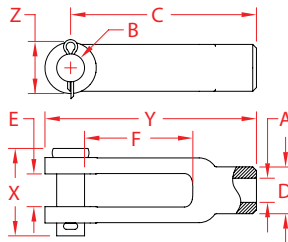

YOKE END THREADED, LEFT HAND, UNF 316-NM STAINLESS STEEL

Import

Drop Forged

Precision Machined

Load Rated

Suncor Exclusive

ITEM	A (size)	B	C	D	E	F	X (height)	Y (length)	Z (width)	WLL (lb)	WT (lb)	PACKAGING TYPE	EACH (qty)	INNER (qty)	CARTON (qty)	UPC
S0113-LF05	3/16"	0.19"	1.56"	0.31"	0.19"	0.89"	0.68"	1.81"	0.39"	300	0.04	POLYBAG	1	10	500	791506098553
S0113-LF07	1/4"	0.25"	2.00"	0.44"	0.29"	1.08"	0.92"	2.32"	0.53"	500	0.10	POLYBAG	1	25	400	791506098560
S0113-LF08	5/16"	0.31"	2.25"	0.50"	0.33"	1.26"	1.11"	2.57"	0.64"	800	0.14	POLYBAG	1	25	200	791506098577
S0113-LF10	3/8"	0.38"	2.50"	0.63"	0.44"	1.46"	1.30"	2.96"	0.71"	1,200	0.24	POLYBAG	1	10	150	791506098584
S0113-LF12	7/16"	0.45"	3.00"	0.86"	0.56"	1.65"	1.56"	3.51"	1.01"	1,700	0.50	POLYBAG	1	10	80	791506098683
S0113-LF13	1/2"	0.51"	3.00"	0.86"	0.56"	1.65"	1.59"	3.51"	1.01"	2,200	0.50	POLYBAG	1	10	80	791506098591
S0113-LF16	5/8"	0.63"	4.94"	1.06"	0.70"	3.37"	1.92"	5.54"	1.15"	3,500	1.14	POLYBAG	1	1	30	791506098607
S0113-LF20	3/4"	0.75"	6.06"	1.25"	0.79"	4.25"	2.24"	6.77"	1.44"	5,200	2.06	POLYBAG	1	1	20	791506098614
S0113-LF25	1"	0.97"	8.00"	1.63"	1.06"	5.52"	2.97"	8.97"	1.94"	8,000	4.32	POLYBAG	1	1	5	791506099529

NOTE:
SOLD WITH CLEVIS PINS.
ALL DIMENSIONS ARE NOMINAL (+/- 3%) AND ARE SUBJECT TO CHANGE WITHOUT NOTICE.