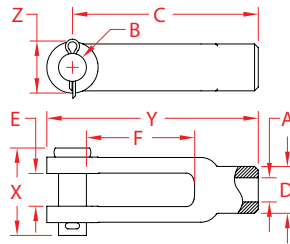

# YOKE END THREADED, RIGHT HAND, UNC 316-NM STAINLESS STEEL

Import

Drop  
Forged

Precision  
Machined

Load  
Rated

Suncor  
Exclusive

ITEM	A (size)	B	C	D	E	F	X (height)	Y (length)	Z (width)	WLL (lb)	WT (lb)	PACKAGING TYPE	EACH (qty)	INNER (qty)	CARTON (qty)	UPC
S0113-RC05	3/16"	0.19"	1.56"	0.31"	0.19"	0.89"	0.68"	1.81"	0.39"	300	0.04	POLYBAG	1	10	500	791506028505
S0113-RC07	1/4"	0.25"	2.00"	0.44"	0.29"	1.08"	0.92"	2.32"	0.53"	500	0.10	POLYBAG	1	10	400	791506028512
S0113-RC08	5/16"	0.31"	2.25"	0.50"	0.33"	1.26"	1.11"	2.57"	0.64"	800	0.14	POLYBAG	1	5	200	791506028529
S0113-RC10	3/8"	0.38"	2.50"	0.63"	0.44"	1.46"	1.30"	2.96"	0.71"	1,200	0.24	POLYBAG	1	10	150	791506028536
S0113-RC12	7/16"	0.45"	3.00"	0.86"	0.56"	1.65"	1.56"	3.51"	1.01"	1,700	0.50	POLYBAG	1	10	80	791506098652
S0113-RC13	1/2"	0.50"	3.00"	0.81"	0.58"	1.65"	1.58"	3.50"	0.97"	2,200	0.50	POLYBAG	1	10	80	791506028543
S0113-RC16	5/8"	0.63"	4.94"	1.06"	0.70"	3.37"	1.92"	5.54"	1.15"	3,500	1.14	POLYBAG	1	5	30	791506028550
S0113-RC20	3/4"	0.75"	6.06"	1.25"	0.79"	4.25"	2.24"	6.77"	1.44"	5,200	2.06	POLYBAG	1	1	20	791506028567
S0113-RC25	1"	0.97"	8.00"	1.63"	1.06"	5.52"	2.97"	8.97"	1.94"	8,000	4.32	POLYBAG	1	1	5	791506088035

**NOTE:**  
**SOLD WITH CLEVIS PINS. "UNC" RIGHT HAND THREADED.**  
**ALL DIMENSIONS ARE NOMINAL (+/- 3%) AND ARE SUBJECT TO CHANGE WITHOUT NOTICE.**