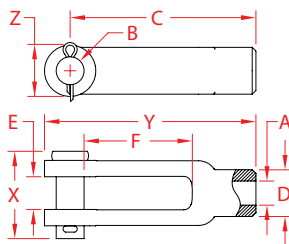

# YOKE END THREADED, RIGHT HAND, UNF 316-NM STAINLESS STEEL

Import

Drop  
Forged

Precision  
Machined

Load  
Rated

Suncor  
Exclusive

ITEM	A (size)	B	C	D	E	F	X (height)	Y (length)	Z (width)	WLL (lb)	WT (lb)	PACKAGING TYPE	EACH (qty)	INNER (qty)	CARTON (qty)	UPC
S0113-RF05	3/16"	0.19"	1.56"	0.31"	0.19"	0.89"	0.68"	1.81"	0.39"	300	0.04	POLYBAG	1	10	500	791506028574
S0113-RF07	1/4"	0.25"	2.00"	0.44"	0.29"	1.08"	0.92"	2.32"	0.53"	500	0.10	POLYBAG	1	25	400	791506028581
S0113-RF08	5/16"	0.31"	2.25"	0.50"	0.33"	1.26"	1.11"	2.57"	0.64"	800	0.14	POLYBAG	1	25	200	791506028598
S0113-RF10	3/8"	0.38"	2.50"	0.63"	0.44"	1.46"	1.30"	2.96"	0.71"	1,200	0.24	POLYBAG	1	10	150	791506028604
S0113-RF12	7/16"	0.45"	3.00"	0.86"	0.56"	1.65"	1.56"	3.51"	1.01"	1,700	0.50	POLYBAG	1	10	80	791506098676
S0113-RF13	1/2"	0.50"	3.00"	0.81"	0.58"	1.65"	1.58"	3.50"	0.97"	2,200	0.50	POLYBAG	1	10	80	791506028611
S0113-RF16	5/8"	0.63"	4.94"	1.06"	0.70"	3.37"	1.92"	5.54"	1.15"	3,500	1.14	POLYBAG	1	1	30	791506028628
S0113-RF20	3/4"	0.75"	6.06"	1.25"	0.79"	4.25"	2.24"	6.77"	1.44"	5,200	2.06	POLYBAG	1	1	20	791506028635
S0113-RF25	1"	0.97"	8.00"	1.63"	1.06"	5.52"	2.97"	8.97"	1.94"	8,000	4.32	POLYBAG	1	1	5	791506098621

**NOTE:**  
**ALL DIMENSIONS ARE NOMINAL (+/- 3%) AND ARE SUBJECT TO CHANGE WITHOUT NOTICE.**